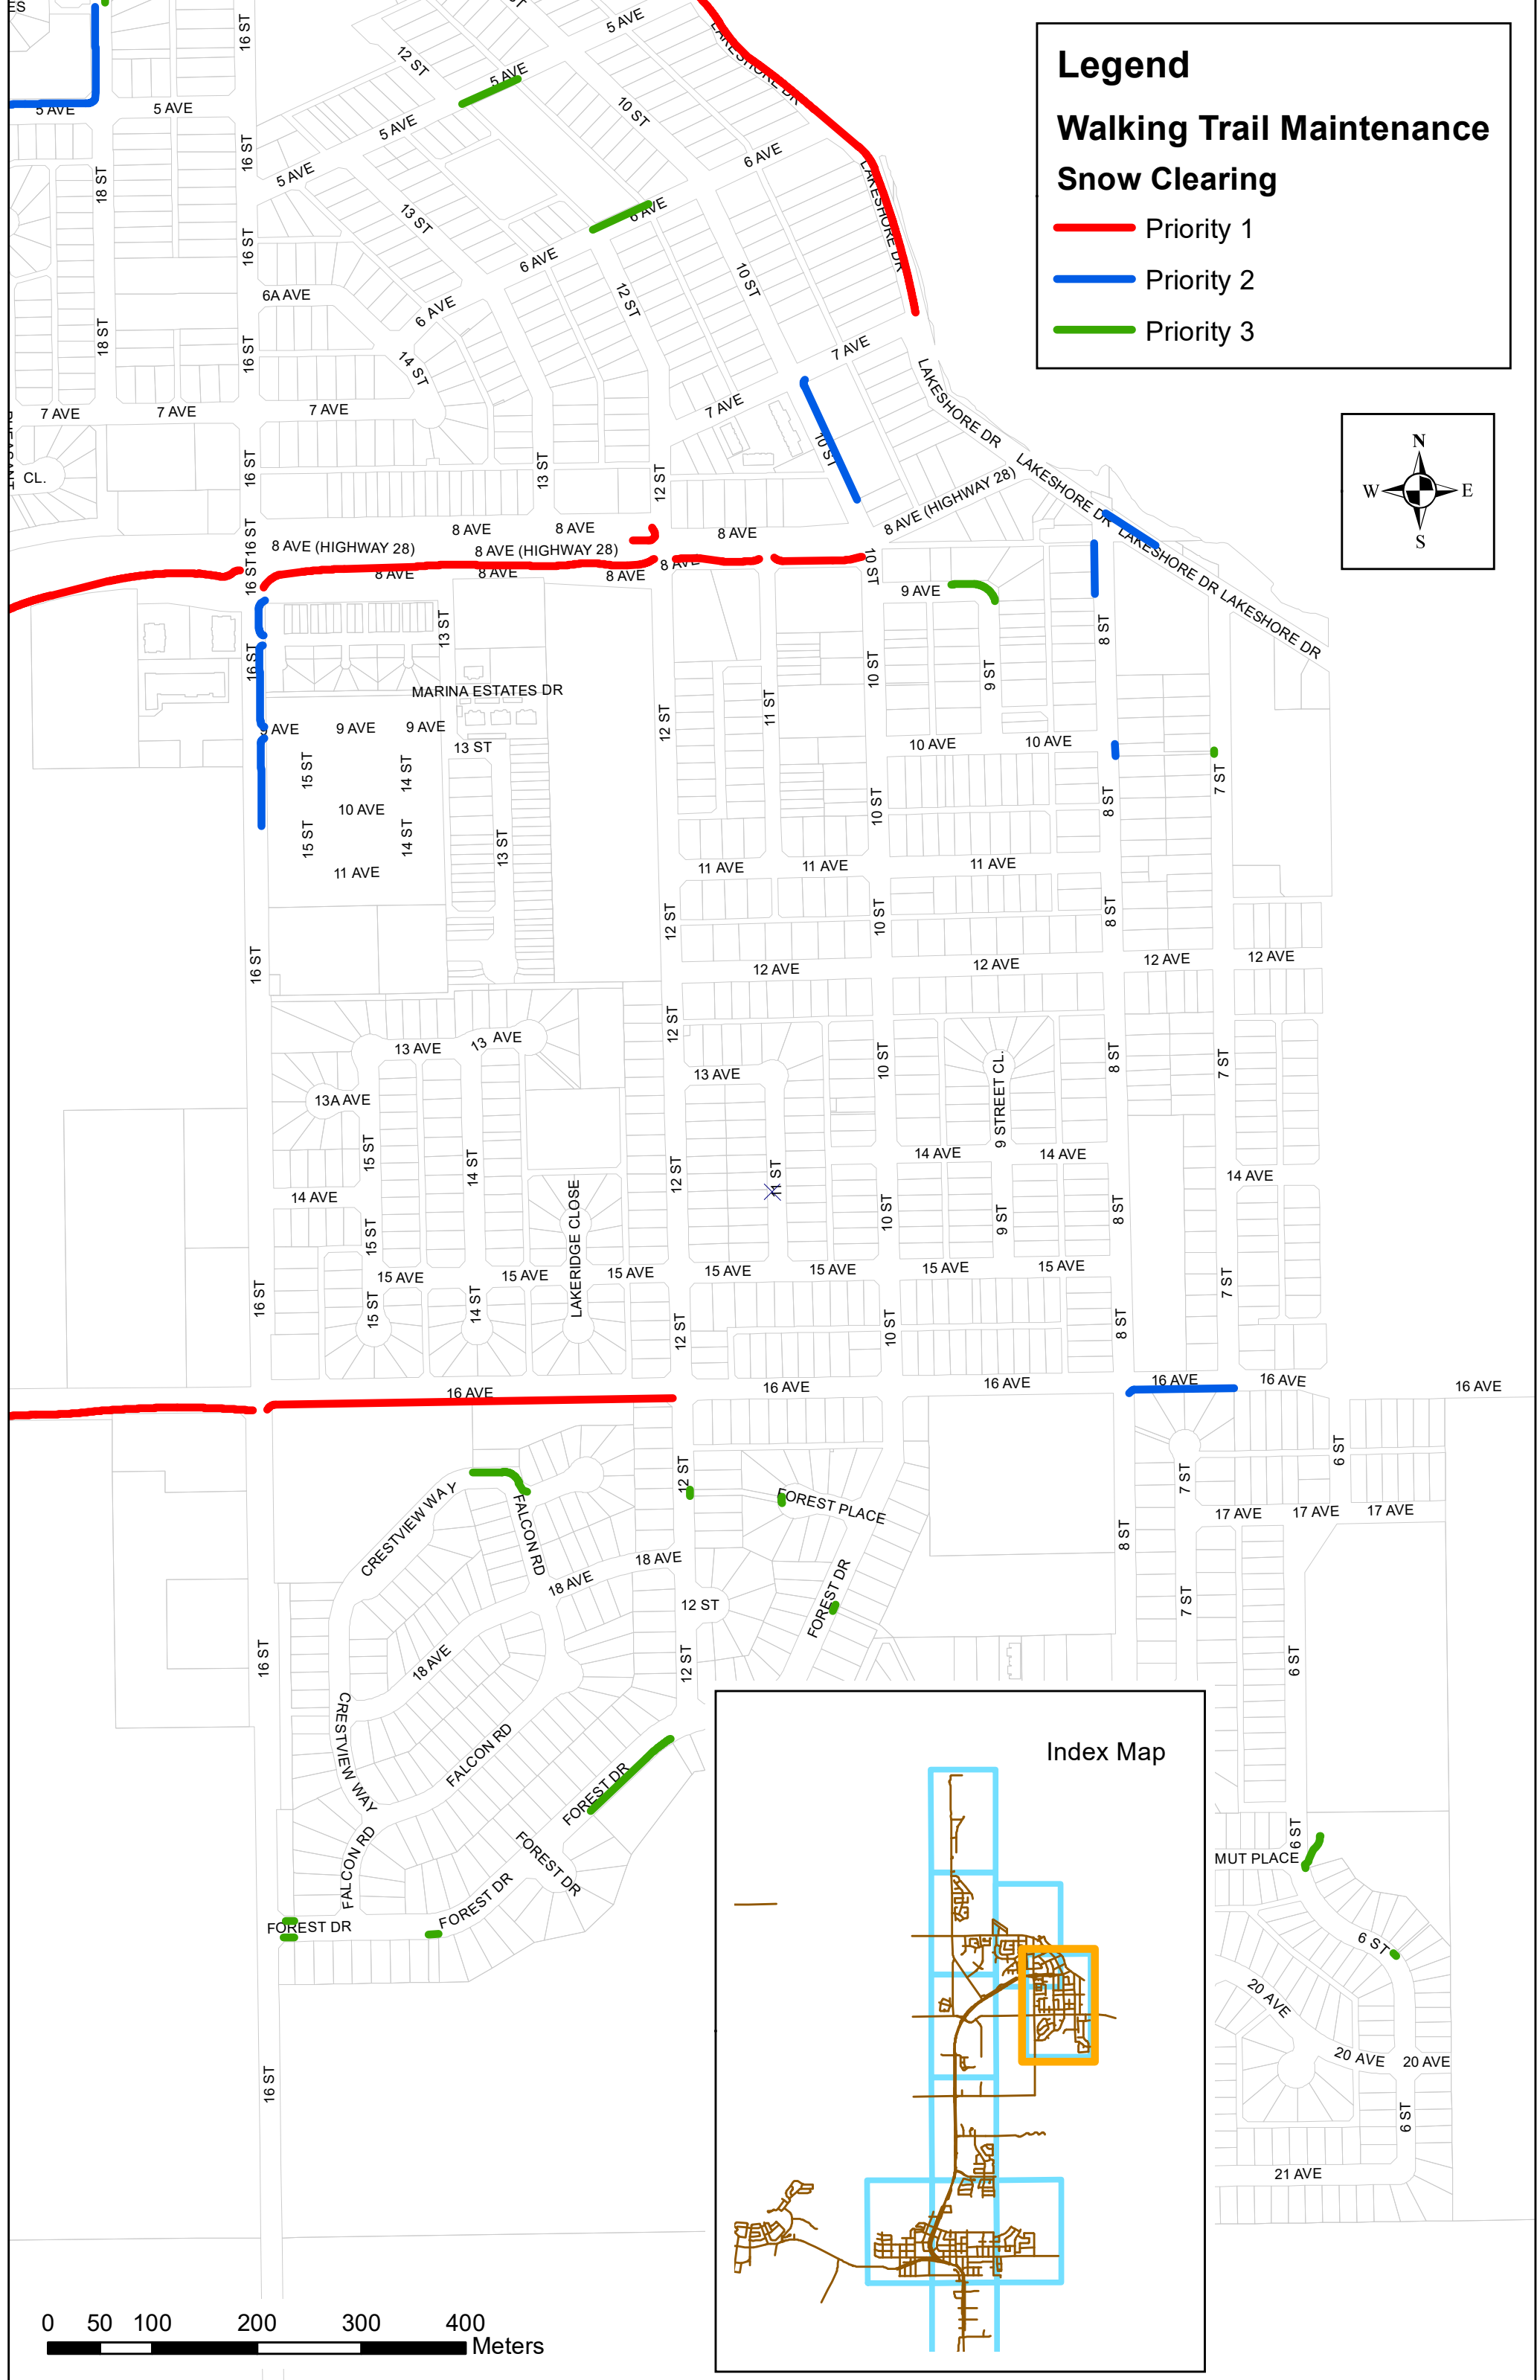

Legend

Walking Trail Maintenance

Snow Clearing

- Priority 1 (Red line)
- Priority 2 (Blue line)
- Priority 3 (Green line)

Legend

Walking Trail Maintenance

Snow Clearing

Priority 1

Priority 2

Priority 3

Legend

Walking Trail Maintenance

Snow Clearing

- Priority 1
- Priority 2
- Priority 3

Legend

Walking Trail Maintenance

Snow Clearing

- Priority 1
- Priority 2
- Priority 3

Legend

Walking Trail Maintenance

Snow Clearing

- Priority 1
- Priority 2
- Priority 3

Legend

Walking Trail Maintenance

Snow Clearing

- Priority 1
- Priority 2
- Priority 3