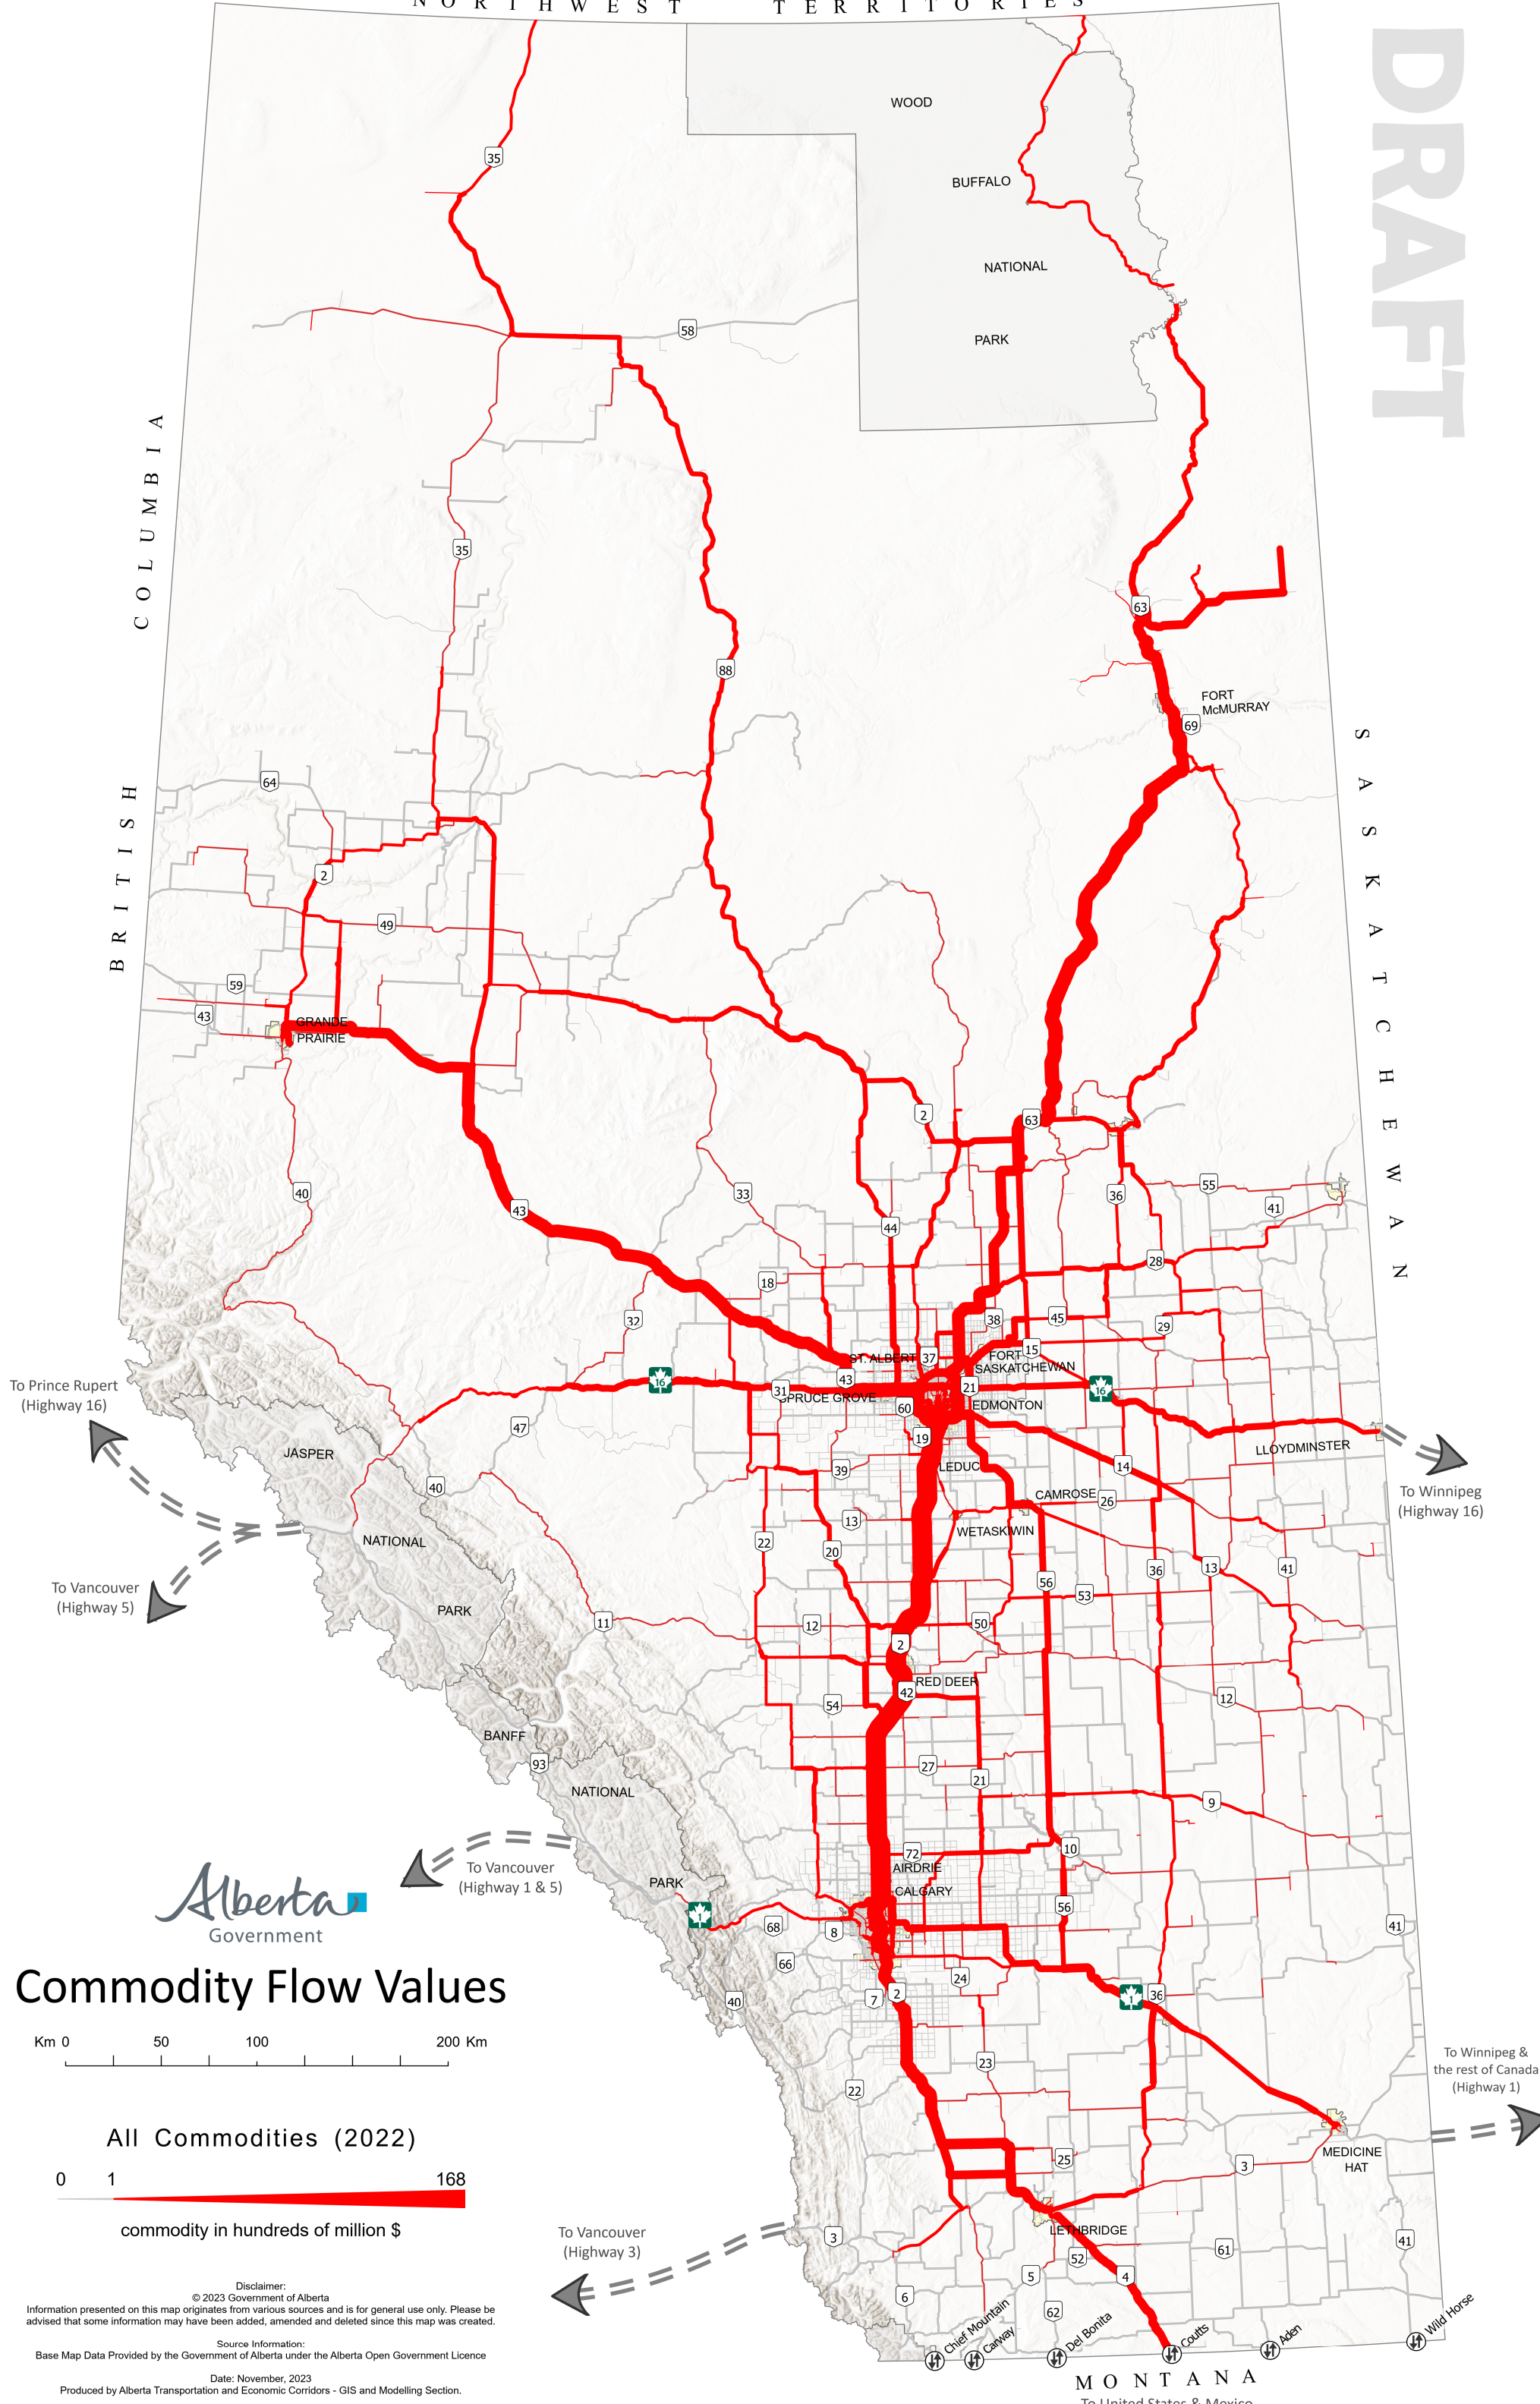

BRITISH COLUMBIA

SASKATCHEWAN

Commodity Flow Values

Km 0 50 100 200 Km

All Commodities (2022)

Disclaimer:
© 2023 Government of Alberta
Information presented on this map originates from various sources and is for general use only. Please be advised that some information may have been added, amended and deleted since this map was created.

Source Information:
Base Map Data Provided by the Government of Alberta under the Alberta Open Government Licence

Date: November, 2023
Produced by Alberta Transportation and Economic Corridors - GIS and Modelling Section.

MONTANA
To United States & Mexico