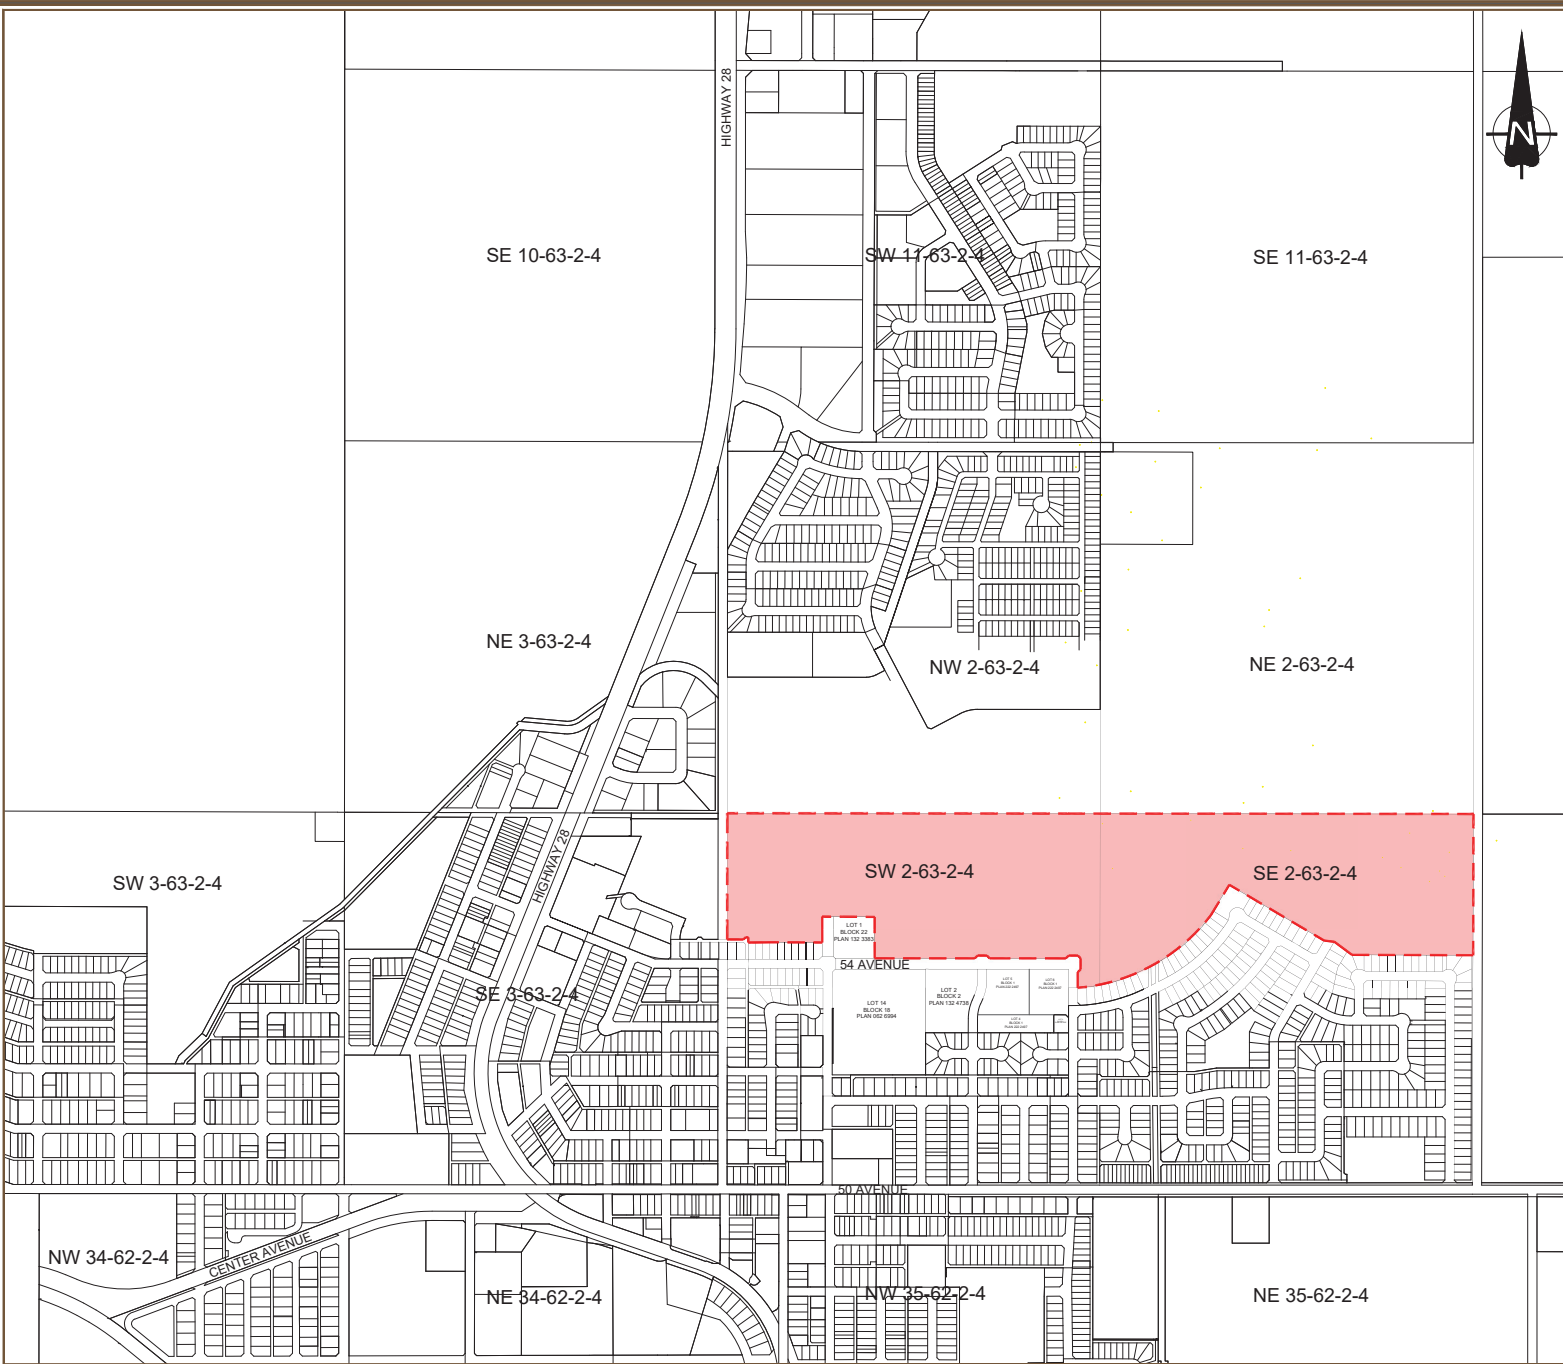

COLD LAKE SOUTH OUTLINE PLAN

CITY OF COLD LAKE

LEGEND:

■■■■ OUTLINE PLAN BOUNDARY

SCALE: N.T.S

Figure 1
Location Map

SE DESIGN AND CONSULTING INC.

ENGINEERS • CONSULTANTS • GEOMATICS